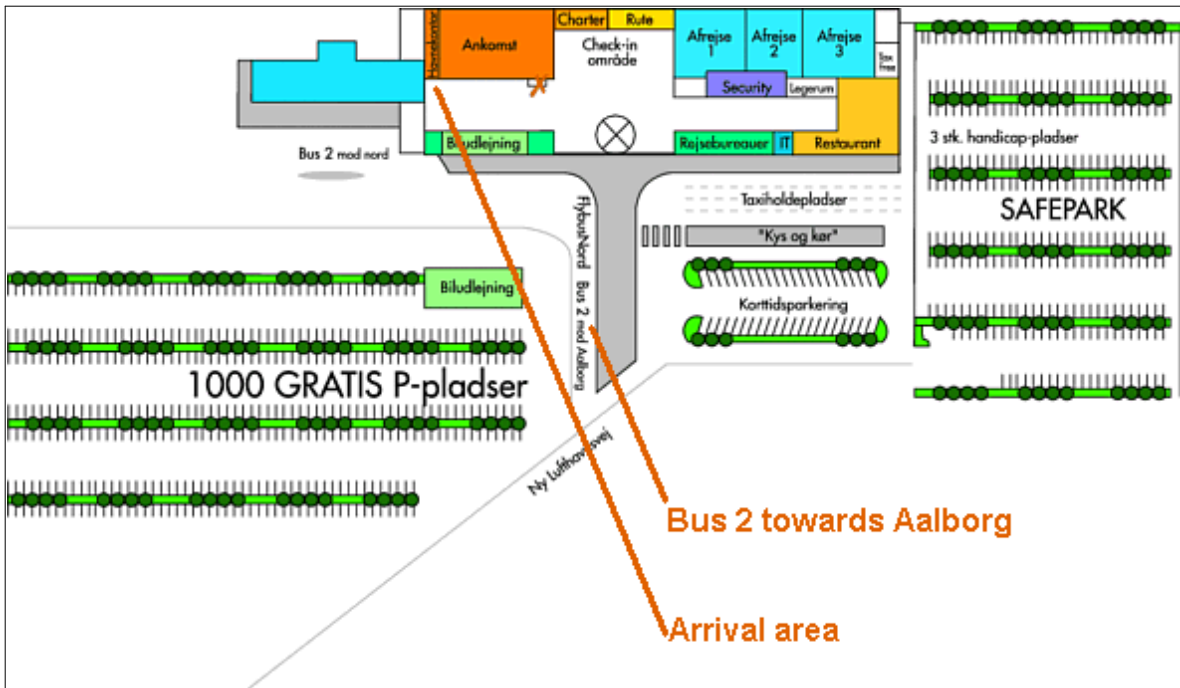

TRANSPORTATION FROM AIRPORT, ETC

Aalborg by Taxi/Minicab: Time: 15 min. +45 98 10 10 10/+45 98 12 48 00

Aalborg by MetroBus no. 2: To "J. F. Kennedys Plads" = Railway Station/ Prinsen - Traveling time: 15 min. +45 70 10 00 30

From 9.20 o 13.58 every 30 min; then every 15 min till ~18.00, then 18.46, 19.46 till 22.46

Airport (South up)

Route to city and university (North up)

Campus area (North up)